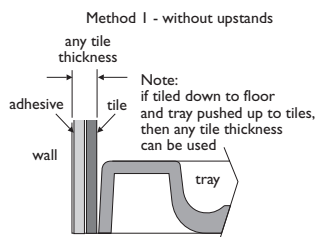

A3974AA Oposta thermostatic valve faceplate, chromium plated

L6813AA Moonshadow SC shower kit, HP, chromium plated

Standards

Tested to BS EN 14428:2004

Materials

Enclosure 6mm safety glass with Silver finish profile. Shower tray acrylic

Weights

Shower tray 44.7kg
1400 enclosure 86.0kg
1200 enclosure 86.0kg

Options

L523701 Serenis 90°

Corner shower tray, 1400mm, LH, White

L524001 Serenis 90°

Corner shower tray, 1200mm, RH, White

L523901 Serenis 90°

Corner shower tray, 1200mm, LH, White

L8378AA Serenis 90°

Corner enclosure, 1200mm, without water delivery system, Silver finish profile

Special notes

Wetroom kit also available for wetroom installations - please ask for details. For an example of the wetroom please see page 8:3:12A