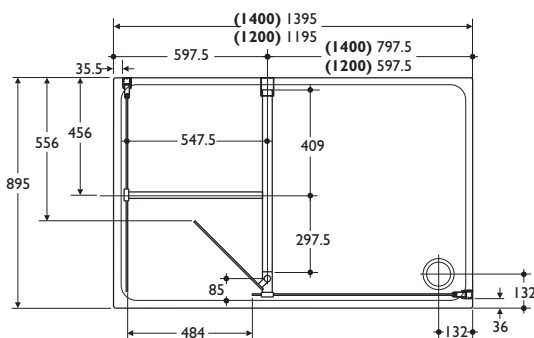

Weights

Shower tray 44.7kg
1400 enclosure 86.0kg
1200 enclosure 86.0kg

Options

L523701 Serenis 90°

Corner shower tray, 1400mm, LH, White

L524001 Serenis 90°

Corner shower tray, 1200mm, RH, White

L523901 Serenis 90°

Corner shower tray, 1200mm, LH, White

L8378AA Serenis 90°

Corner enclosure, 1200mm, without water delivery system, Silver finish profile

Special notes

Wetroom kit also available for wetroom installations - please ask for details. For an example of the wetroom please see page 8:3:12A