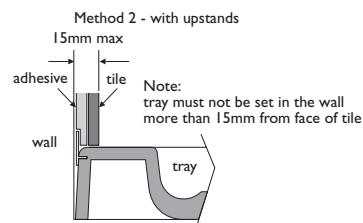

A3974AA Oposta thermostatic valve faceplate, chromium plated

L6813AA Moonshadow SC shower kit, HP, chromium plated

Standards

Tested to BS EN 14428:2004

Materials

Enclosure 6mm safety glass with Silver finish profile. Shower tray acrylic

Weights

Shower tray 44.7kg
1400 enclosure 86.0kg
1200 enclosure 86.0kg

Options

L523701 Serenis 90°

Corner shower tray, 1400mm, LH, White

L524001 Serenis 90°

Corner shower tray, 1200mm, RH, White

L523901 Serenis 90°

Corner shower tray, 1200mm, LH, White

L8378AA Serenis 90°

Corner enclosure, 1200mm, without water delivery system, Silver finish profile

Special notes

Wetroom kit also available for wetroom installations - please ask for details. For an example of the wetroom please see page 8:3:12A